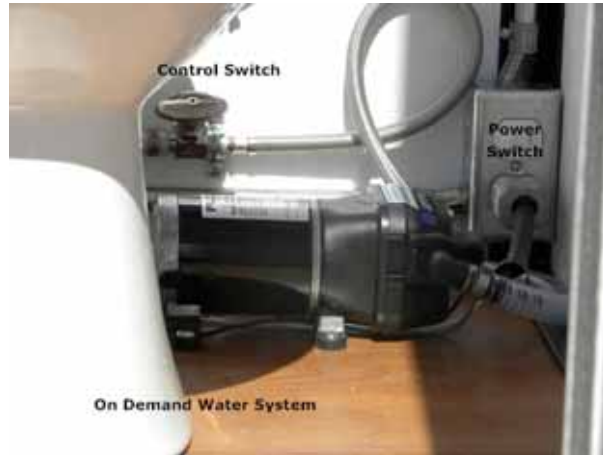

Tankless Hot Water
Requires 220 V

Rear View and Open Door Front View

Combination Shower & Toilet

Model 4848ST

Model 4848 ST Combination Shower & Toilet Model 4848ST

Self-Contained Secure Fresh Water Shower/Toilet System Comfort Station Model 4848SC

On Demand Water Supply System

Model 4848E Secure System

Freitag Shower/Toilet Model 4848SC Self Contained & Secure System

Self-Contained Secure Fresh Water Combination Shower & Toilet