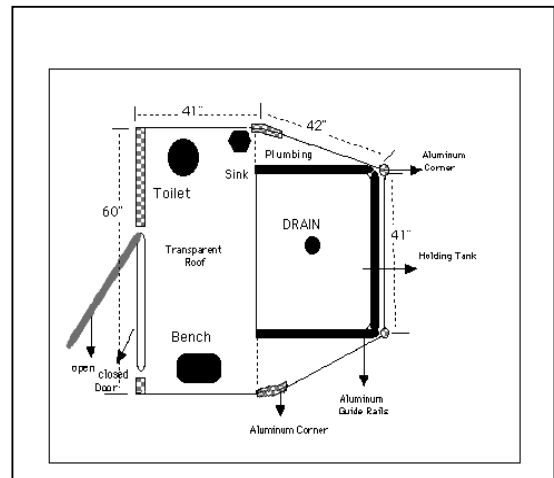

Porta John® Shower and Change Room

Model SCR 369 Shower & Change Room
Ships Assembled

Exterior View of Model SCR 369 & SCRT 4000

Model SCRT 4000 Shower & Toilet

These units can be ordered as a shower/change room or as a shower and toilet combination.

Shower/Toilet Combination Porta John® Can Place This Anywhere

SCRT 4000 (ships assembled)

How it Works

Water Source: Garden Hose
Your Hot Water Tank or

Our Installed Hot Water Tank

Waste Disposal:

Our Holding Tank