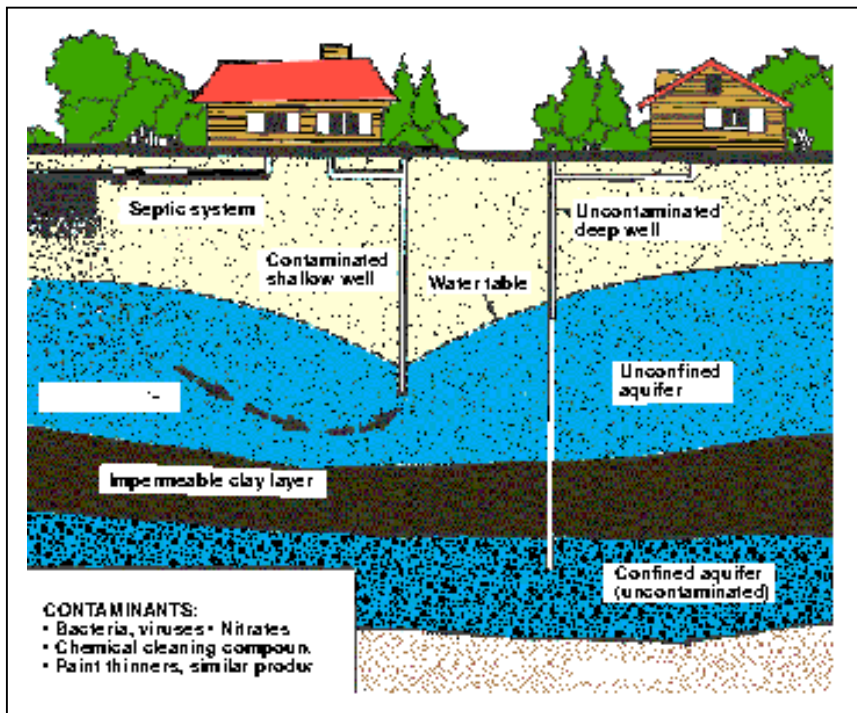

Model HSS 004

Porta John Industries, Inc.

Phone: 1-800-521-6310 Fax: 1-586-731-0670

E-mail: info@toilets.com Web Site www.toilets.com

Hand Wash Station

Model FPHW 4545

septicpage.com

Septic Tank Truck