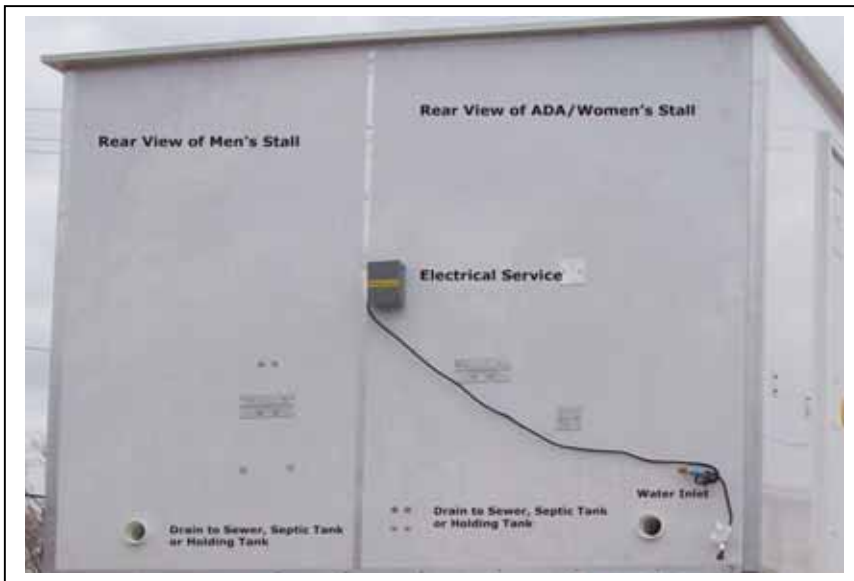

Fig. 5 Easy Ground Level Connection

Toilets.com
800-521-6310
Info@toilets.com
www.toilets.com

International
586-739-4611