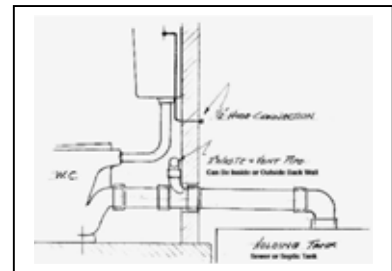

Ladies Stall

Porta John®
www.toilets.com info@toilets.com
888-767-8256 586-739-4611
Fax: 586-731-0760